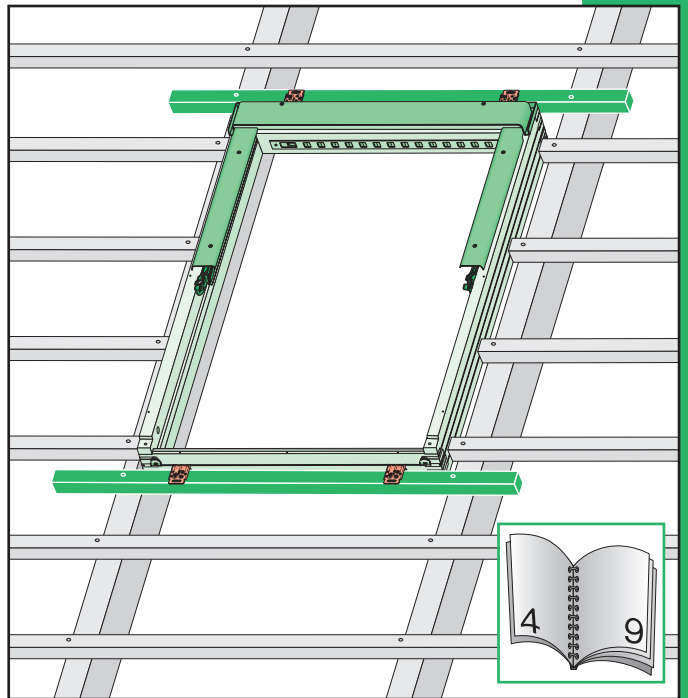

NC 1CF IM/FTP-V, FTU-V/27.07.2015/F

<http://www.fakro.com/download/film-installation-instructions/roof-windows/>