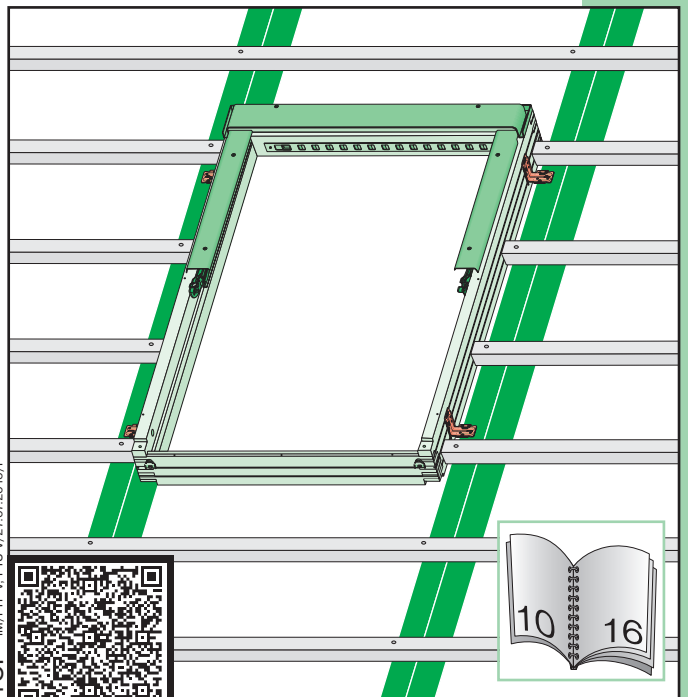

NC 1CF IM/FTP-V, FTU-V/27.07.2015/F

<http://www.fakro.com/download/film-installation-instructions/roof-windows/>